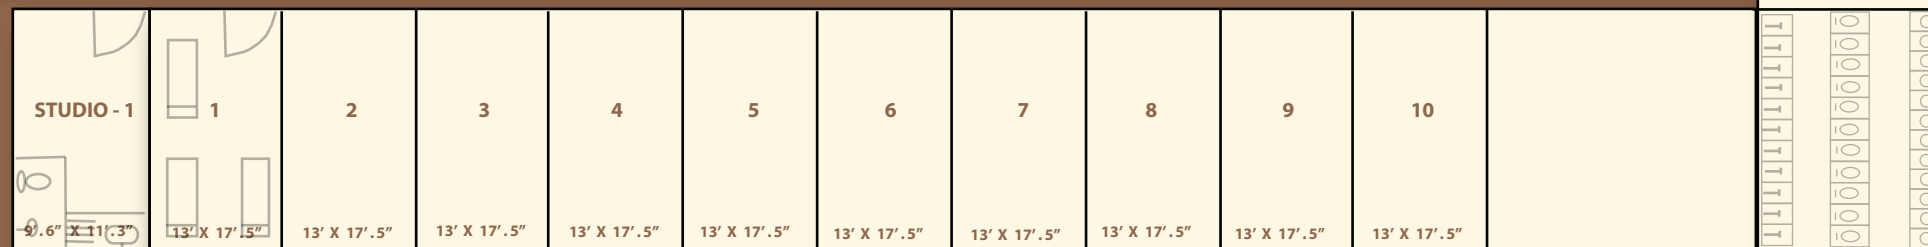

# Humaid Al Suwaidi Camp, Al Quoz - Floor Layout - GROUND FLOOR

- 38 NORMAL ROOMS
- 2 STUDIOS
- 2 BIG ROOMS
- 1 LAUNDRY ROOM
- 2 KITCHEN
- 2 DINNING ROOMS

# Humaid Al Suwaidi Camp, Al Quoz - Floor Layout - FIRST FLOOR

42 NORMAL ROOMS  
4 STUDIOS

1 LAUNDRY ROOM  
2 KITCHEN  
2 DINNING ROOMS

WASH BASIN - 12  
TOILETS - 11  
SHOWERS - 11

# Humaid Al Suwaidi Camp, Al Quoz - Floor Layout - SECOND FLOOR

42 NORMAL ROOMS  
4 STUDIOS

1 LAUNDRY ROOM  
2 KITCHEN  
2 DINNING ROOMS

TOTAL NORMAL ROOMS 122  
STUDIOS 10  
BIG ROOMS 2  
DINNING ROOMS 6  
KITCHEN 6  
TOILETS 66 - SHOWERS 66 - WASH BASINS 72

WASH BASIN - 12  
TOILETS - 11  
SHOWERS - 11