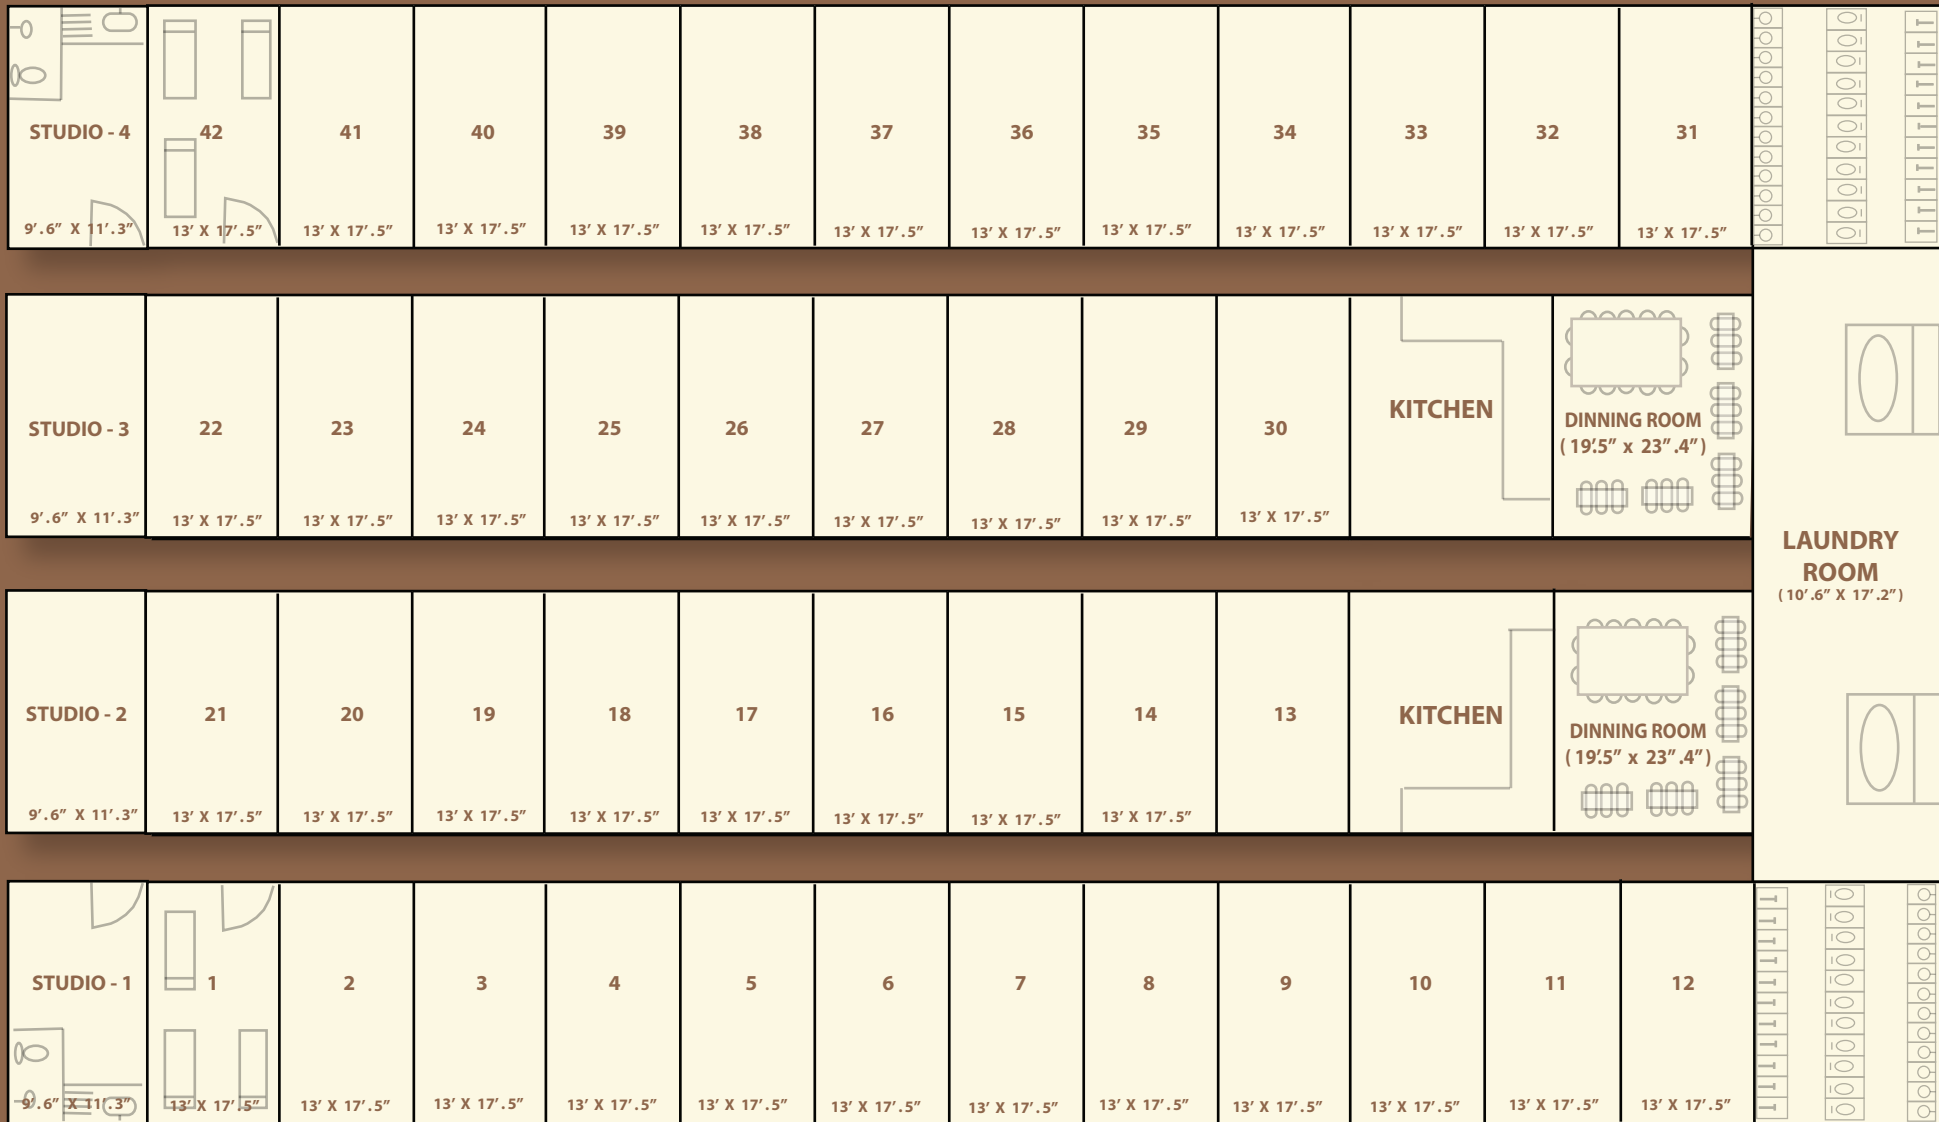

# Humaid Al Suwaidi Camp, Al Quoz - Floor Layout - GROUND FLOOR

- 38 NORMAL ROOMS
- 2 STUDIOS
- 2 BIG ROOMS
- 1 LAUNDRY ROOM
- 2 KITCHEN
- 2 DINNING ROOMS

# Humaid Al Suwaidi Camp, Al Quoz - Floor Layout - FIRST FLOOR

42 NORMAL ROOMS  
4 STUDIOS

1 LAUNDRY ROOM  
2 KITCHEN  
2 DINNING ROOMS

WASH BASIN - 12  
TOILETS - 11  
SHOWERS - 11

# Humaid Al Suwaidi Camp, Al Quoz - Floor Layout - SECOND FLOOR

42 NORMAL ROOMS  
4 STUDIOS

1 LAUNDRY ROOM  
2 KITCHEN  
2 DINNING ROOMS

TOTAL NORMAL ROOMS 122  
STUDIOS 10  
BIG ROOMS 2  
DINNING ROOMS 6  
KITCHEN 6  
TOILETS 66 - SHOWERS 66 - WASH BASINS 72

WASH BASIN - 12  
TOILETS - 11  
SHOWERS - 11